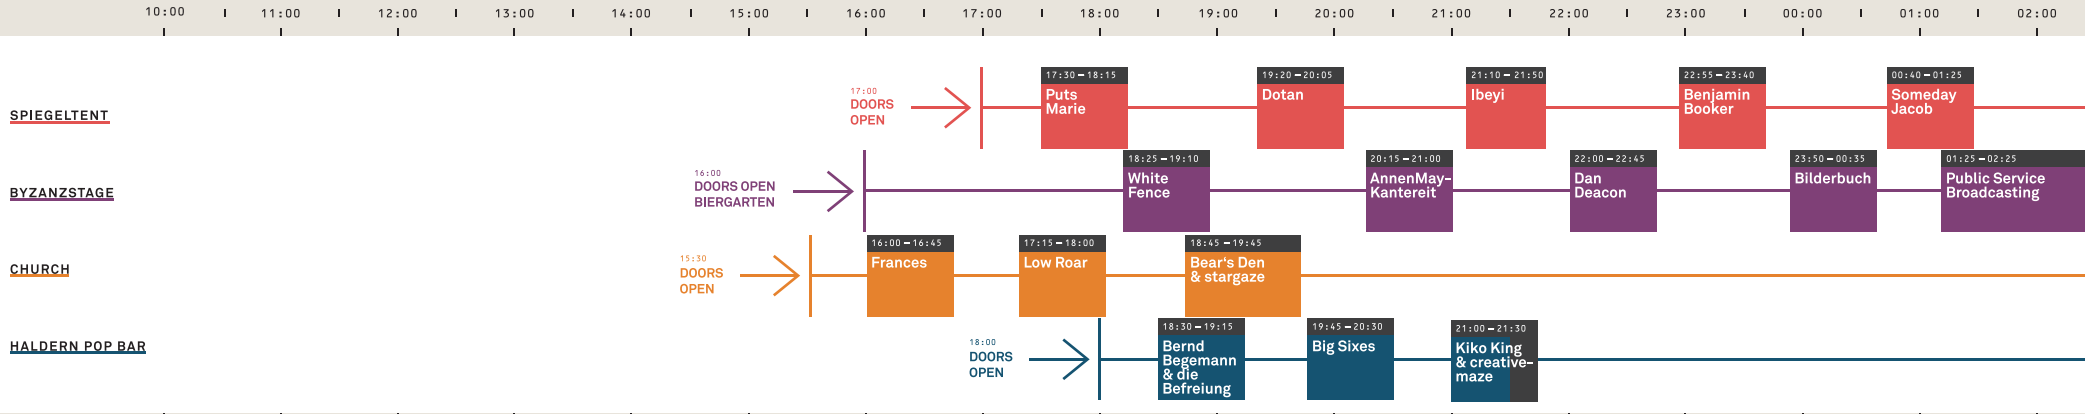

TIMETABLE

THURSDAY — 13.08.15

FRIDAY — 14.08.15

SATURDAY — 15.08.15