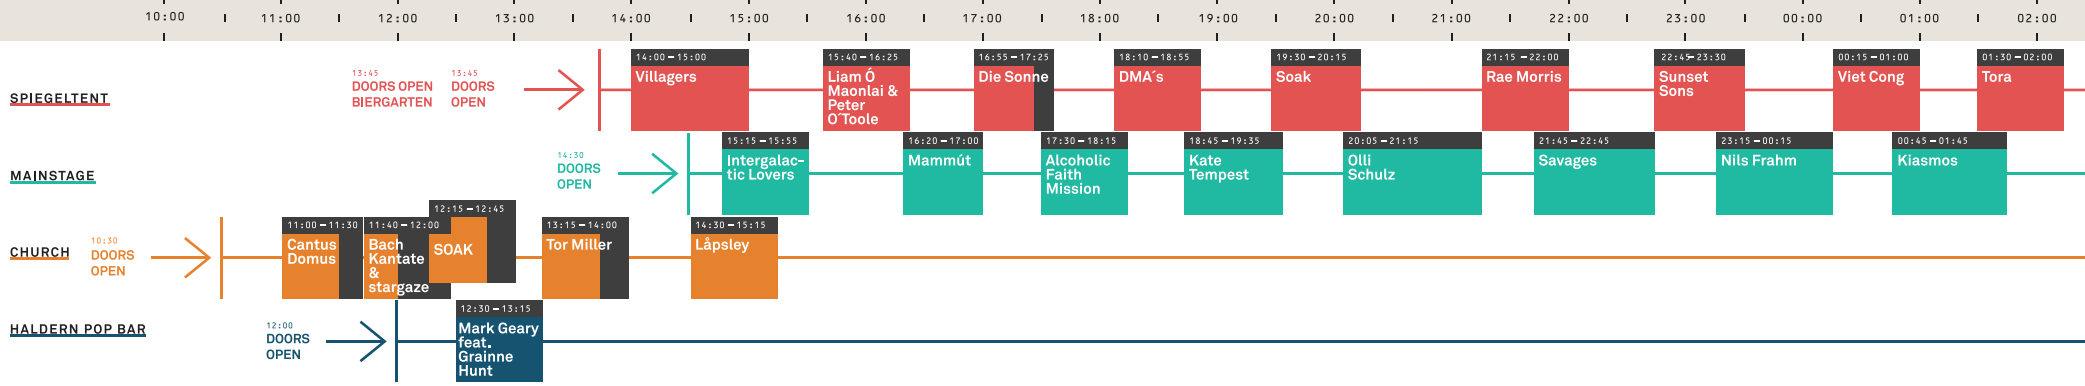

TIMETABLE

THURSDAY — 13.08.15

FRIDAY — 14.08.15

SATURDAY — 15.08.15