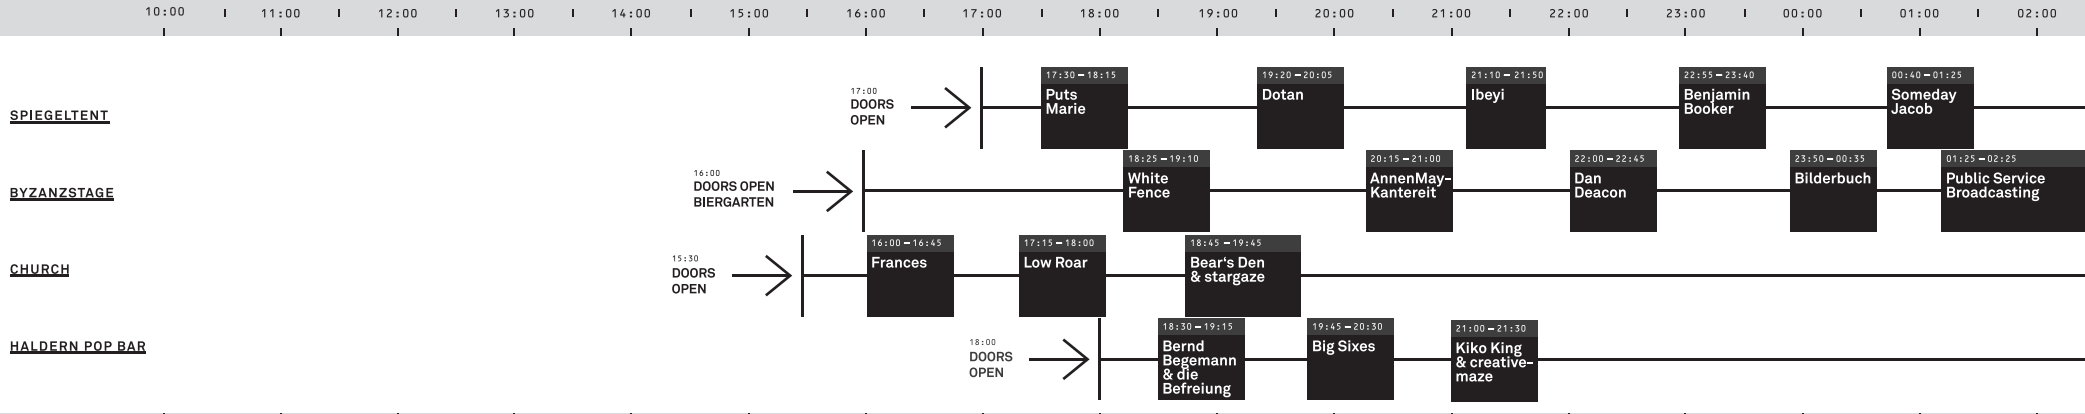

TIMETABLE

THURSDAY — 13.08.15

FRIDAY — 14.08.15

SATURDAY — 15.08.15