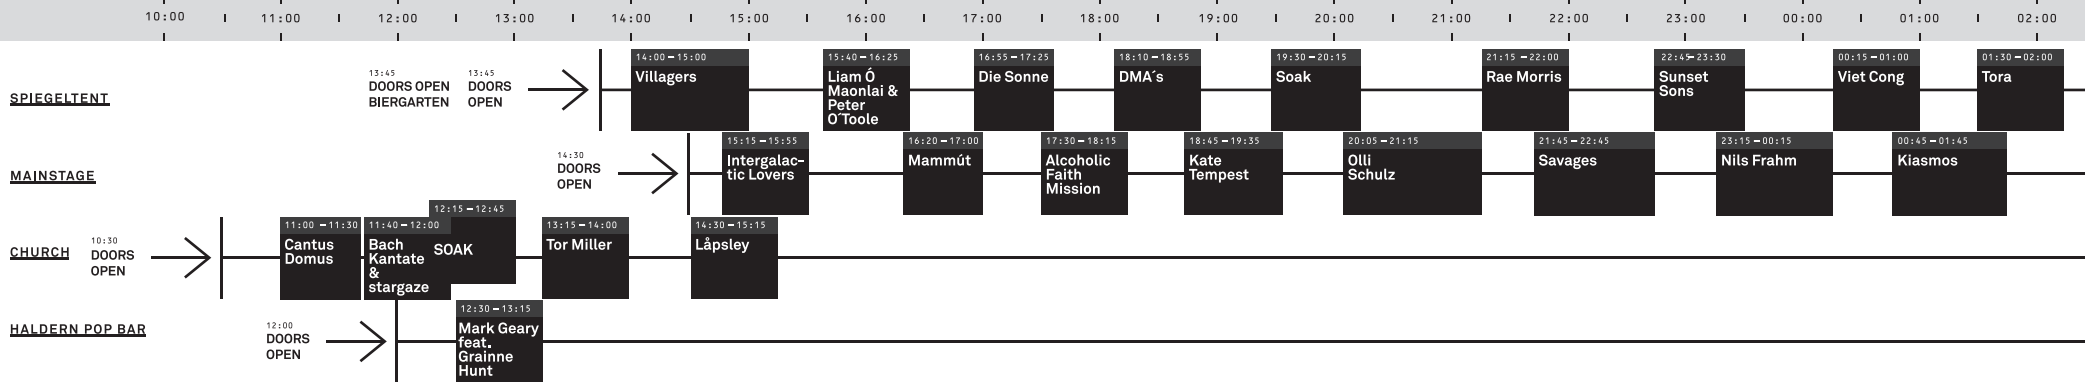

TIMETABLE

THURSDAY — 13.08.15

FRIDAY — 14.08.15

SATURDAY — 15.08.15